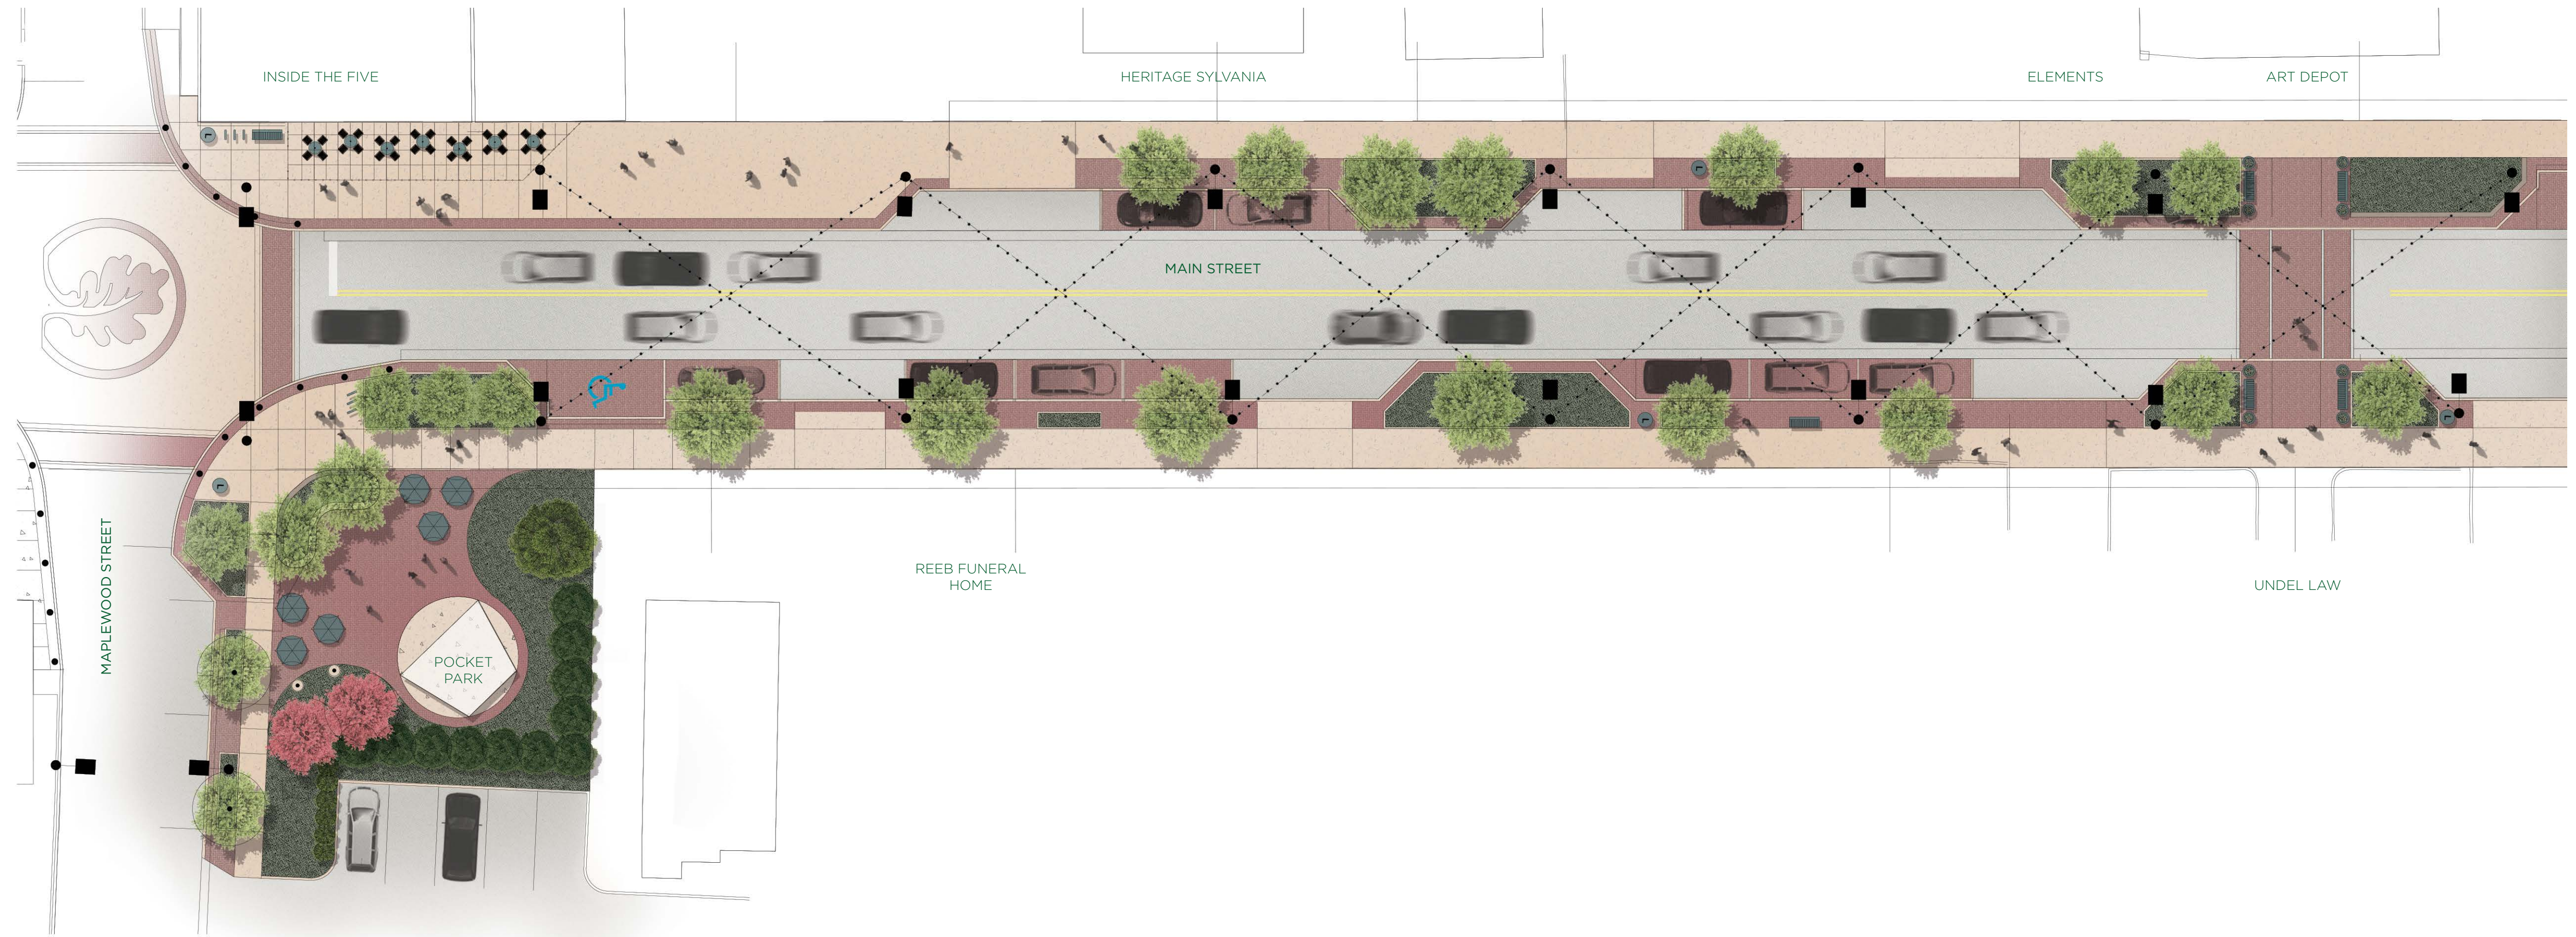

MONROE TO MAPLEWOOD

CONCEPTUAL PLANS  
**SYLVANIA STREETScape**  
 APRIL 16, 2024

MAPLEWOOD TO MIDBLOCK CROSSWALK

MIDBLOCK CROSSWALK TO ERIE STREET

CONCEPTUAL PLANS  
**SYLVANIA STREETScape**  
APRIL 16, 2024

CONCEPTUAL PLANS  
**SYLVANIA STREETScape**  
APRIL 16, 2024

CONCEPTUAL PLANS  
**SYLVANIA STREETScape**  
APRIL 16, 2024