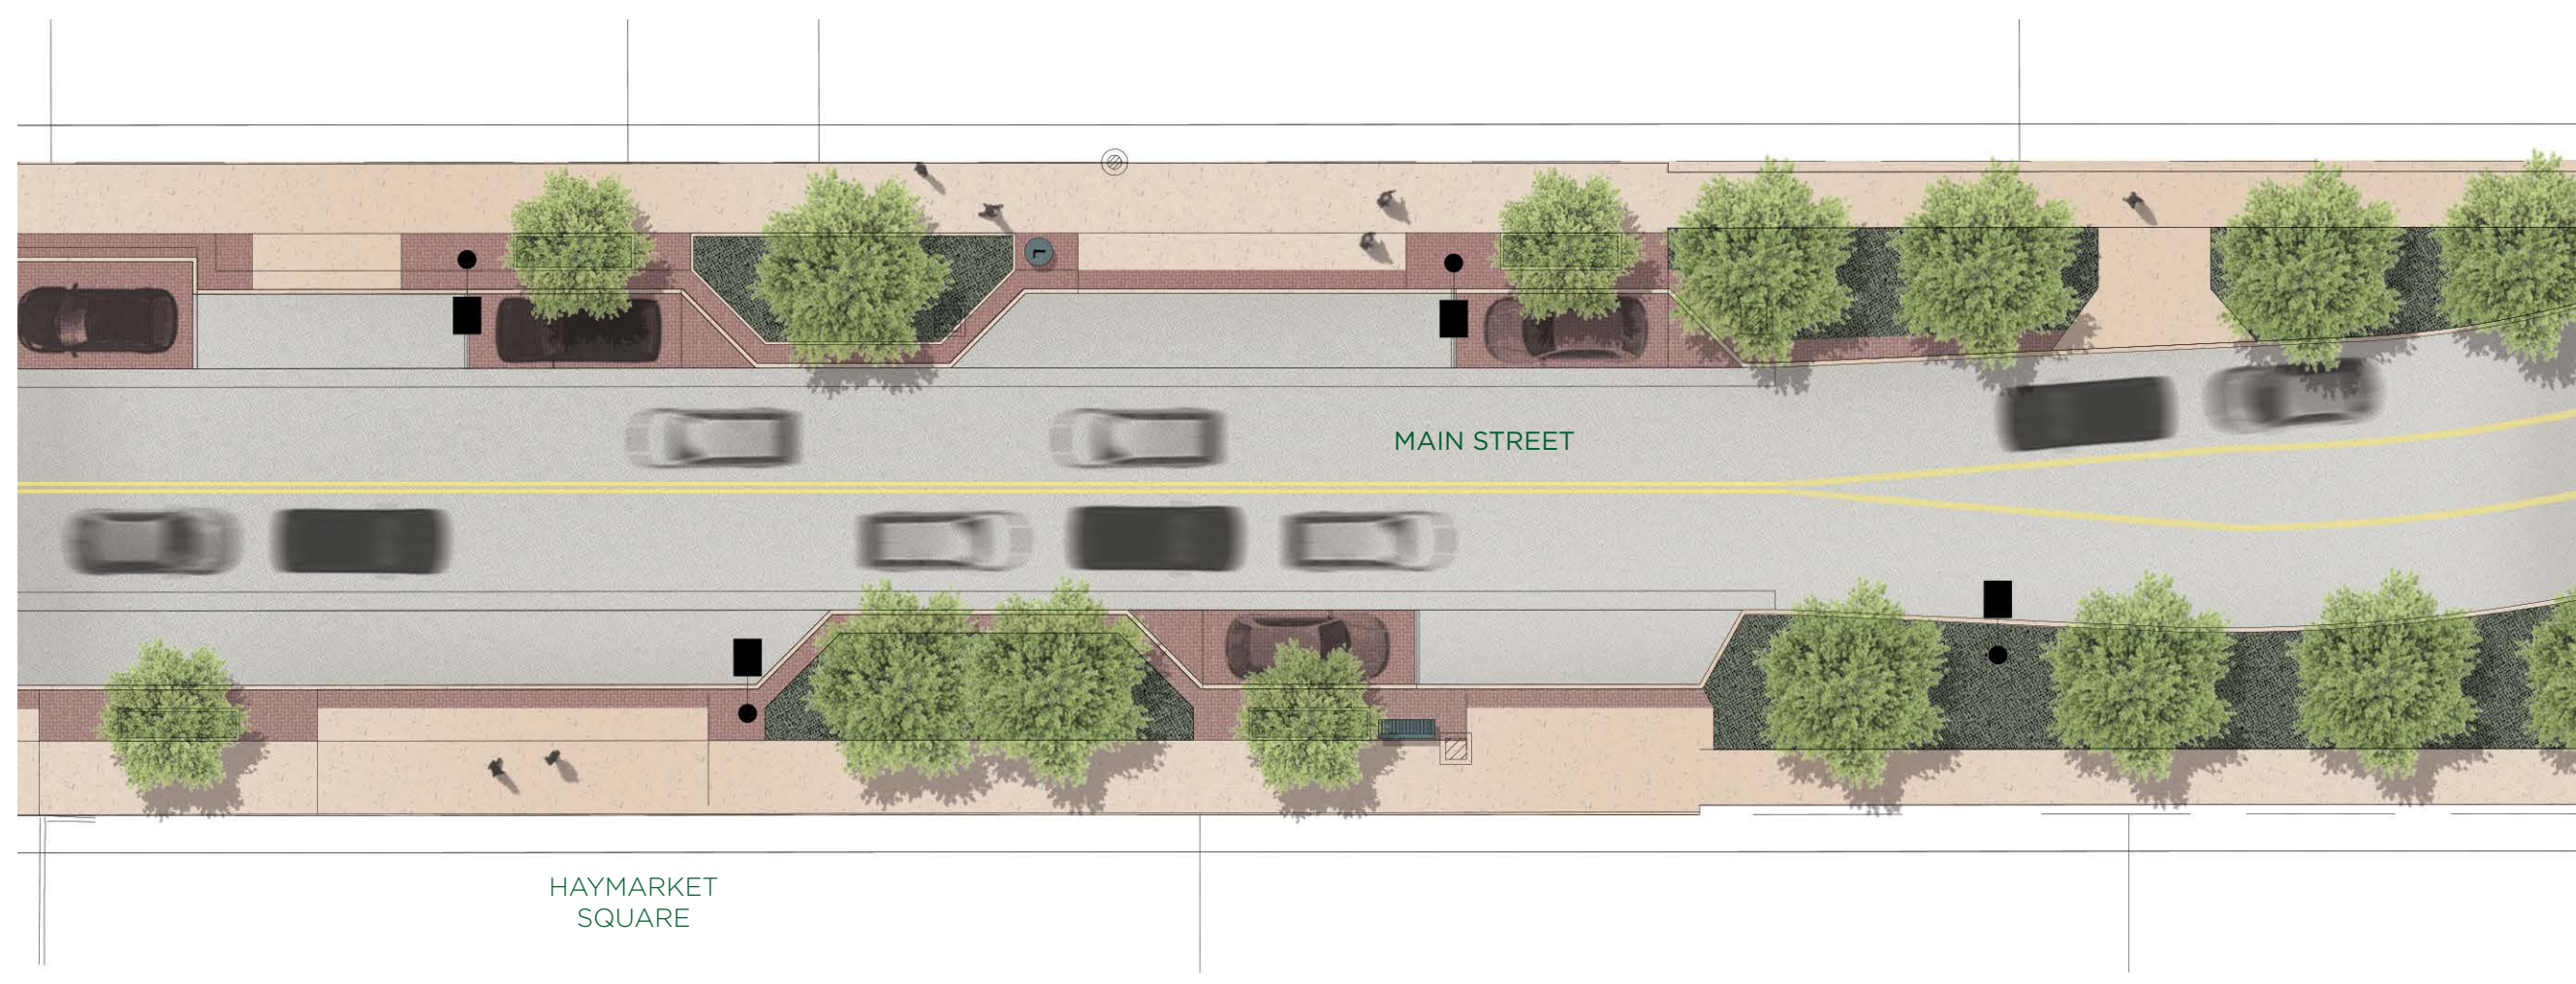

MONROE TO MAPLEWOOD

CONCEPTUAL PLANS  
**SYLVANIA STREETScape**  
 APRIL 16, 2024

MAPLEWOOD TO MIDBLOCK CROSSWALK

MIDBLOCK CROSSWALK TO ERIE STREET

CONCEPTUAL PLANS  
**SYLVANIA STREETScape**  
APRIL 16, 2024

CONCEPTUAL PLANS  
**SYLVANIA STREETScape**  
APRIL 16, 2024

CONCEPTUAL PLANS  
**SYLVANIA STREETScape**  
APRIL 16, 2024