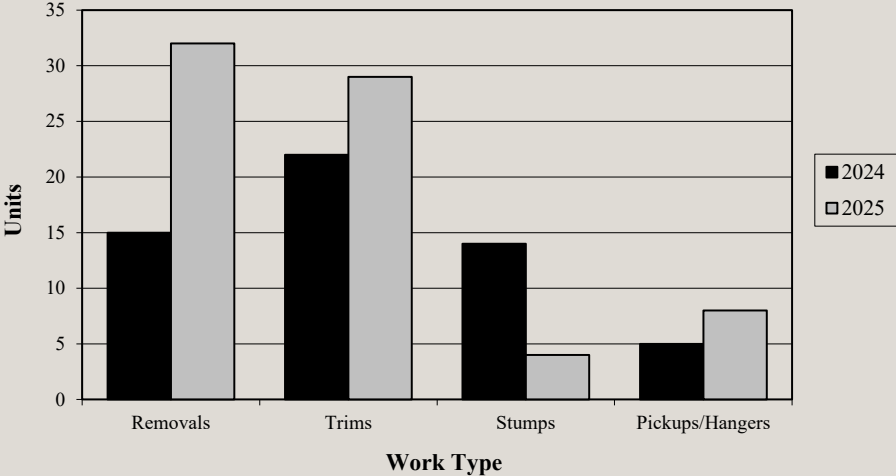

**2024 -2025
Tree Work Comparison**