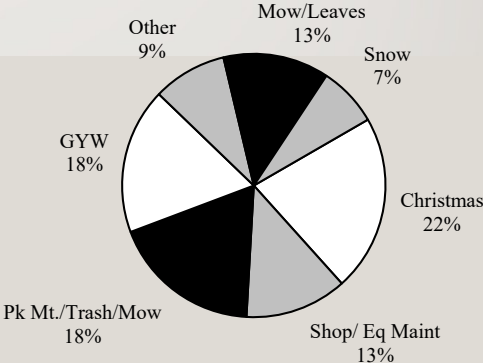

Parks & Forestry Quarterly Report : October - December, 2025

Man-Hours by Work Type