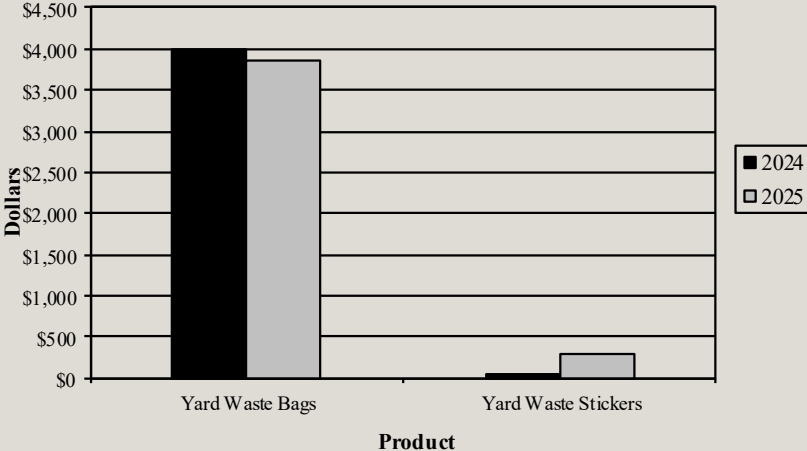

Parks & Forestry Quarterly Report : October - December, 2025

Man-Hours by Work Type

**2024 -2025
Tree Work Comparison**

Man-Hours by Account

Parks & Forestry Quarterly Report : Oct - Dec, 2025

Green Yard Waste

Volume Collected (cubic yards)

*	Route A	211.0
*	Route B	241.0

2024- 2025 Revenue Comparison

CITY OF SYLVANIA CHRISTMAS TREE RECYCLING DATA

Curbside Christmas Tree Pickup: 2015 - 2025

2024-2025 Curbside Christmas Tree Pickup Volume/Day