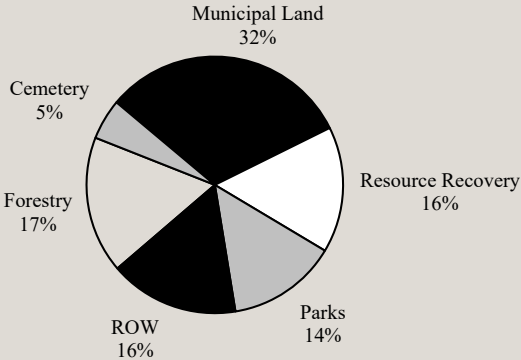

Man-Hours by Account