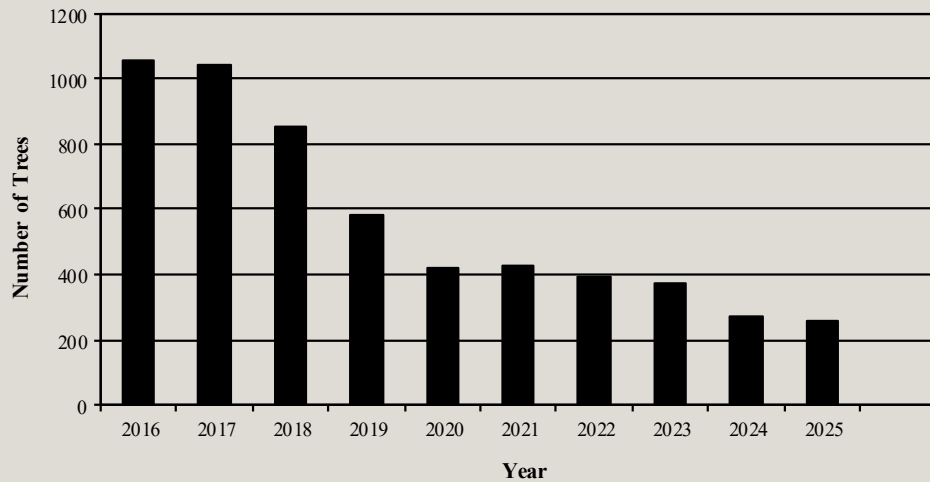

Volume Collected (cubic yards)

*	Route A	211.0
*	Route B	241.0

2024- 2025 Revenue Comparison

CITY OF SYLVANIA CHRISTMAS TREE RECYCLING DATA

Curbside Christmas Tree Pickup: 2015 - 2025

2024-2025 Curbside Christmas Tree Pickup Volume/Day